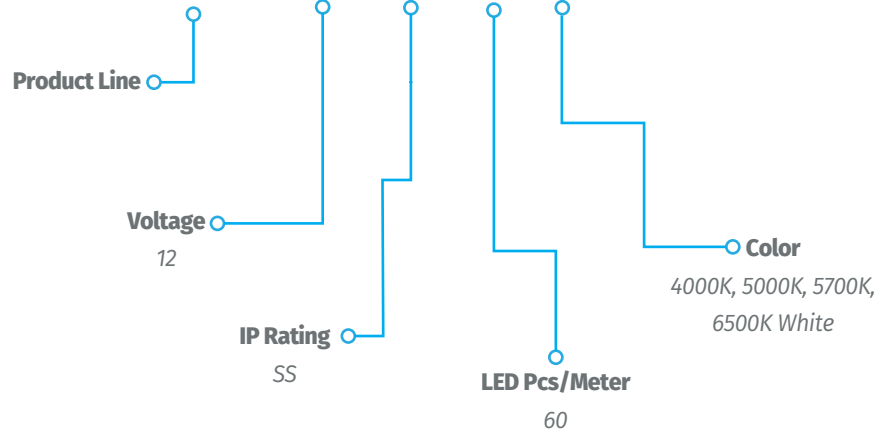

Date:	
Type:	
Firm Name:	
Project:	

Blaze Strip

Everylite Datasheet Ver 3.0

Features

- Segmented and foldable for easy customization
- Min. cutting length is 1.5"
- Available in 4000K-6500K White
- Used in architectural, sign letter, perimeter, and many other lighting applications

2835V12-SS60WX-BLZ

TBD Technical Parameters

Item #	LED Qty. (LED/m)	LED Qty (LED/ft)	Cutting Length	Max. Run Length	Strip Length	Viewing Angle	Input Voltage	Wattage (W/cut length)	Certifications	Working Temperature	IP Rating Availability
2835V12-SS60WX-BLZ	60	18	1.5"	60.2"	30.1"	120	12V	0.72		-13~140 °F	64

IP Rating

IP Rating	Order Code	Description
IP64	SS	 Spray Glue Coated

Available Colors

Color Temperature	Order Code	Lumen Output (lm/ft)
4500	W4	332.32
5000	W5	359.76
5700	W57	359.76
6500	W6	359.76

Notes

- ① Testing environment temperature: 25±2°C [77±3.6°F];
- ② The above data are typical values; the actual data of every single product could differ from the typical values. The data is subject to change without prior notice.
- ③ The above color temperature is the color temperature of the LED. The color temperature of actual products is subject to that of the sample.