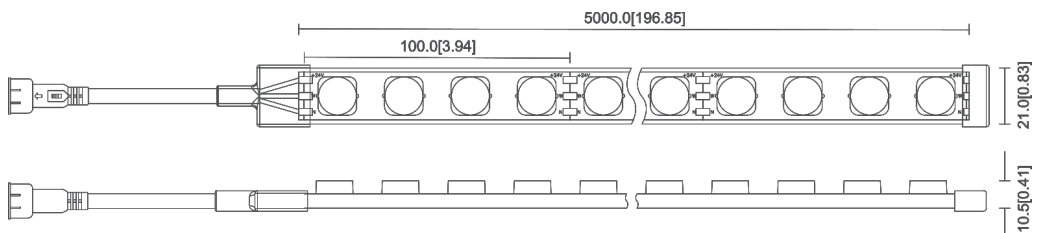

YOGA Wall Washer Glow

Features

- ON/OFF, DMX Control
- Available in White Kelvin Color Temperatures, RGB, or RGBW
- Customizable beam angle
- Flexible wall washer that can be cut
- Easy installation with mounting clips
- IP67 waterproof rated
- Single power feed of up to 16.4 feet
- Minimum bending radius of 6 inches

Item #	Color	Peak Wave Length	LED Qty (pcs/ft)	Min. Cuttable Length (in)	Lm/ft	Lm/W	W/m	Viewing Angle	Waterproof	Max Single Feed	Max Double Feed
W-YGGL-W27-24V-VV-XX	White	2700K	12	1.97	571	130	4.4	30, 15x45, 60	IP67	19.6 feet	39.2 feet
W-YGGL-W3-24V-VV-XX		3000K	12	1.97	584	133	4.4	30, 15x45, 60	IP67	19.6 feet	39.2 feet
W-YGGL-W4-24V-VV-XX		4000K	12	1.97	623	142	4.4	30, 15x45, 60	IP67	19.6 feet	39.2 feet
W-YGGL-W5-24V-VV-XX		5000K	12	1.97	610	139	4.4	30, 15x45, 60	IP67	19.6 feet	39.2 feet
W-YGGL-W6-24V-VV-XX		6500K	12	1.97	615	140	4.4	30, 15x45, 60	IP67	19.6 feet	39.2 feet
W-YGGL-FX-24V-VV-XX		RGB	13	6.56	274	50	5.5	30, 15x45, 60	IP67	18 feet	36 feet
W-YGGL-FW-24V-VV-XX		RGBW	13	6.56	420	55	5.3	30, 15x45, 60	IP67	18 feet	36 feet
W-YGGL-FXD-24V-VV-XX		RGB DMX	11	6.56	152	30	5.2	30, 15x45, 60	IP67	24.6 feet	49.2 feet
W-YGGL-FWD-24V-VV-XX		RGBW DMX	11	6.56	230	35	6.7	30, 45	IP67	16.4 feet	32.8 feet

**Where VV is Beam Angle and XX is overall length

Drawing

UNITS: Millimeters [Inches]

DFO3030-40-24

DFO3030-40-24-WN

DFO3030-42-24-RGB

DFO3030-36-24-DMX-RGB/RGBW