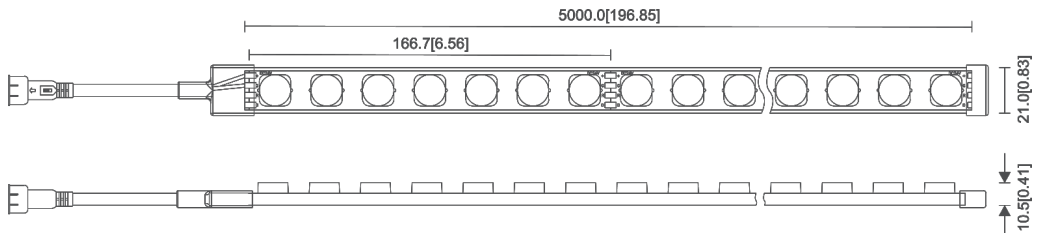

YOGA Wall Washer Glow

Features

- ON/OFF, DMX Control
- Available in White Kelvin Color Temperatures, RGB, or RGBW
- Customizable beam angle
- Flexible wall washer that can be cut
- Easy installation with mounting clips
- IP67 waterproof rated
- Single power feed of up to 16.4 feet
- Minimum bending radius of 6 inches

Item #	Color	Peak Wave Length	LED Qty (pcs/ft)	Min. Cuttable Length (in)	Lm/ft	Lm/W	W/m	Viewing Angle	Waterproof	Max Single Feed	Max Double Feed
W-YGGL-W27-24V-VV-XX	White	2700K	12	1.97	571	130	4.4	30, 15x45, 60	IP67	19.6 feet	39.2 feet
W-YGGL-W3-24V-VV-XX		3000K	12	1.97	584	133	4.4	30, 15x45, 60	IP67	19.6 feet	39.2 feet
W-YGGL-W4-24V-VV-XX		4000K	12	1.97	623	142	4.4	30, 15x45, 60	IP67	19.6 feet	39.2 feet
W-YGGL-W5-24V-VV-XX		5000K	12	1.97	610	139	4.4	30, 15x45, 60	IP67	19.6 feet	39.2 feet
W-YGGL-W6-24V-VV-XX		6500K	12	1.97	615	140	4.4	30, 15x45, 60	IP67	19.6 feet	39.2 feet
W-YGGL-FX-24V-VV-XX		RGB	13	6.56	274	50	5.5	30, 15x45, 60	IP67	18 feet	36 feet
W-YGGL-FW-24V-VV-XX		RGBW	13	6.56	420	55	5.3	30, 15x45, 60	IP67	18 feet	36 feet
W-YGGL-FXD-24V-VV-XX		RGB DMX	11	6.56	152	30	5.2	30, 15x45, 60	IP67	24.6 feet	49.2 feet
W-YGGL-FWD-24V-VV-XX		RGBW DMX	11	6.56	230	35	6.7	30, 45	IP67	16.4 feet	32.8 feet

**Where VV is Beam Angle and XX is overall length

Drawing

UNITS: Millimeters [Inches]

DFO3030-40-24

DFO3030-40-24-WN

DFO3030-42-24-RGB

DFO3030-36-24-DMX-RGB/RGBW