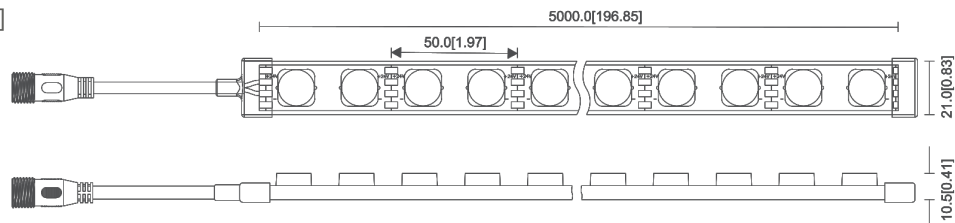

YOGA Wall Washer Glow

Features

- ON/OFF, DMX Control
- Available in White Kelvin Color Temperatures, RGB, or RGBW
- Customizable beam angle
- Flexible wall washer that can be cut
- Easy installation with mounting clips
- IP67 waterproof rated
- Single power feed of up to 16.4 feet
- Minimum bending radius of 6 inches

Item #	Color	Peak Wave Length	LED Qty (pcs/ft)	Min. Cuttable Length (in)	Lm/ft	Lm/W	W/m	Viewing Angle	Waterproof	Max Single Feed	Max Double Feed
W-YGGL-W27-24V-VV-XX	White	2700K	12	1.97	571	130	4.4	30, 15x45, 60	IP67	19.6 feet	39.2 feet
W-YGGL-W3-24V-VV-XX		3000K	12	1.97	584	133	4.4	30, 15x45, 60	IP67	19.6 feet	39.2 feet
W-YGGL-W4-24V-VV-XX		4000K	12	1.97	623	142	4.4	30, 15x45, 60	IP67	19.6 feet	39.2 feet
W-YGGL-W5-24V-VV-XX		5000K	12	1.97	610	139	4.4	30, 15x45, 60	IP67	19.6 feet	39.2 feet
W-YGGL-W6-24V-VV-XX		6500K	12	1.97	615	140	4.4	30, 15x45, 60	IP67	19.6 feet	39.2 feet
W-YGGL-FX-24V-VV-XX		RGB	13	6.56	274	50	5.5	30, 15x45, 60	IP67	18 feet	36 feet
W-YGGL-FW-24V-VV-XX		RGBW	13	6.56	420	55	5.3	30, 15x45, 60	IP67	18 feet	36 feet
W-YGGL-FXD-24V-VV-XX		RGB DMX	11	6.56	152	30	5.2	30, 15x45, 60	IP67	24.6 feet	49.2 feet
W-YGGL-FWD-24V-VV-XX		RGBW DMX	11	6.56	230	35	6.7	30, 45	IP67	16.4 feet	32.8 feet

**Where VV is Beam Angle and XX is overall length

Drawing

UNITS: Millimeters [Inches]

DFO3030-40-24

DFO3030-40-24-WN

DFO3030-42-24-RGB

DFO3030-36-24-DMX-RGB/RGBW